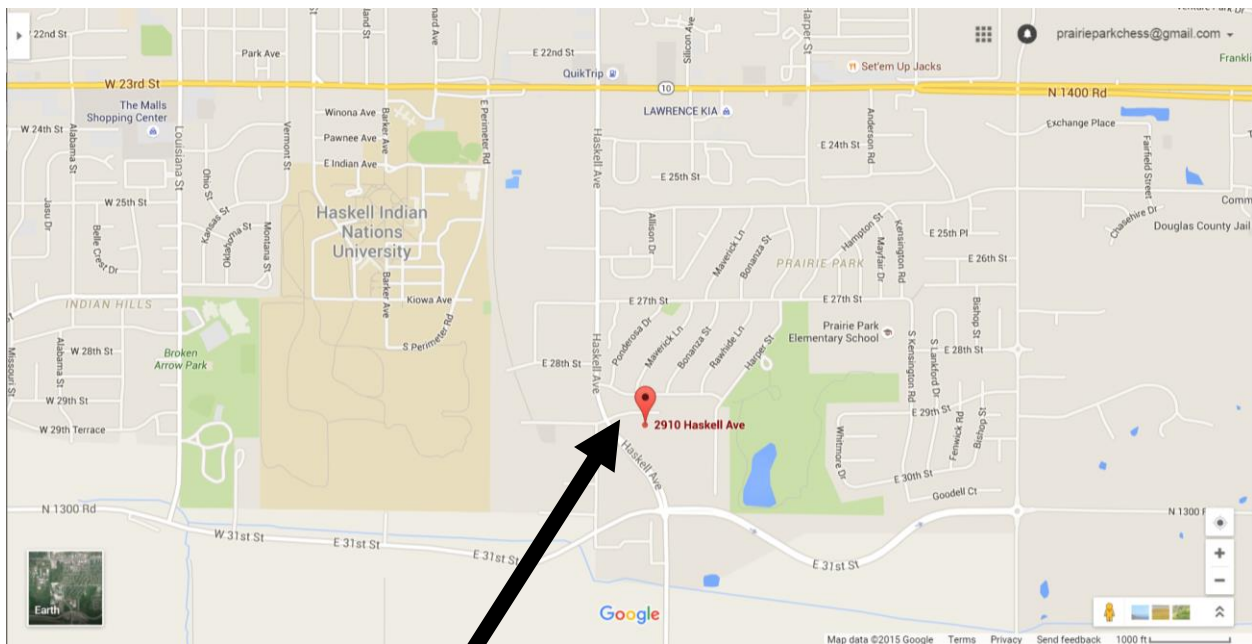

Kyle Camarda camarda@ku.edu

Lori Greenfield lgreenfi@usd497.org

Note adult section has 4 rounds, running concurrently with rounds 2-5 of scholastic tournament.

Directions to tournament site on the back page:

Directions:

From Kansas City: take K-10 east to Lawrence, which becomes 23rd Street. Continue West on 23rd St. to Haskell. Turn South on Haskell. Then turn East on 29th Street, the building is at the top of the hill on the right.

From Topeka: take I-70 to West Lawrence exit. Follow Iowa Street south to 23rd Street. Turn East and follow 23rd for approximately 3 miles to Haskell. Turn South on Haskell. Then turn East on 29th Street, the building is at the top of the hill on the right.

From south of Lawrence: take US 59 North to Lawrence and proceed North on this street (Iowa St.) to 31st St. Turn East and follow 31st until Haskell Ave. Turn North onto Haskell. Then turn East on 29th Street, the building is at the top of the hill on the right.