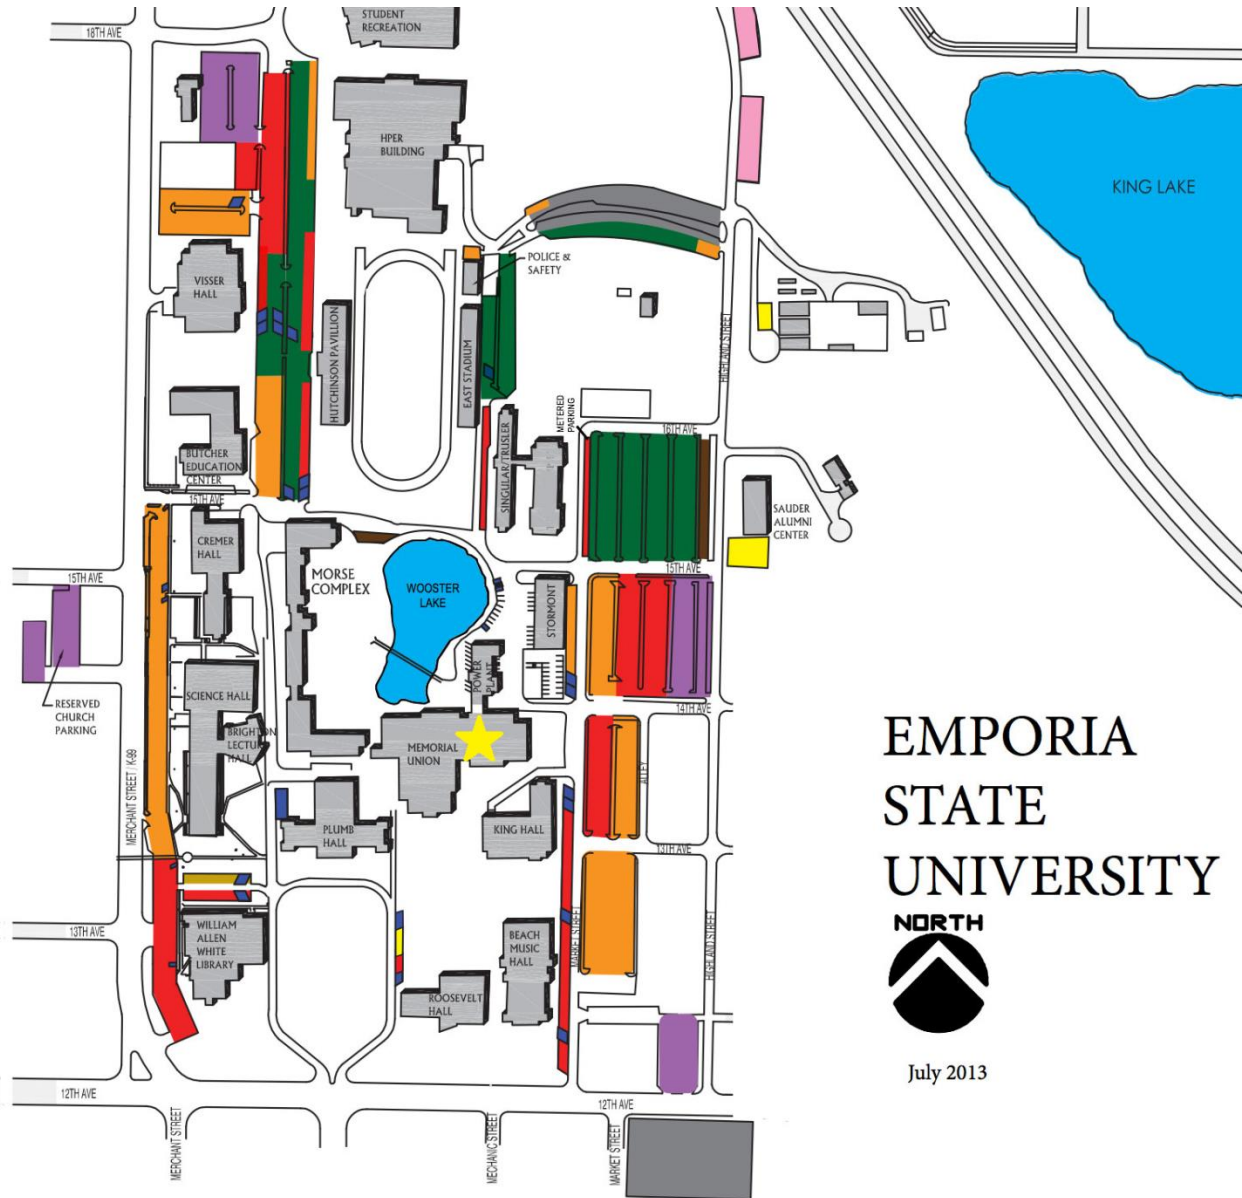

Emporia State University Parking Map

The Yellow Star marks where Memorial Union is located.

July 2013

PERMIT	FOR USE BY	PERMIT	FOR USE BY	PERMIT	FOR USE BY
GOLD	AUTHORIZED BY PRESIDENT	GREEN	STUDENTS	RED	METERED PARKING
ORANGE	FACULTY & STAFF	GRAY	FACULTY, STAFF & STUDENTS	YELLOW	SPECIAL PARKING
VIOLET	FACULTY, STAFF & STUDENTS	BROWN	SPECIAL USE DESIGNATION	PINK	FREE PARKING

“The majority of parking meters is in effect Monday - Friday from 7:30 a.m. to 4:30 p.m. Metered loading zones are in effect 24 hours daily and are marked as such.”

Emporia State University Memorial Union – 2nd Floor Map – Chess Tournament

Registration Area: Webb Hall's Lobby – Circle 19
Playing Halls: K-3 & K-5 – Room 9; K-8 & K-12 – Room 2
Skittles: Room 18, Room 5
Chess Vendor: Room 3
KSCA's Annual Meeting: Room 4

Offices

1 Student Affairs

Hornet's Nest: Circle 14 – Brunch buffet (11:30AM – 1:00PM), Dinner buffet (5:00PM – 6:00PM)